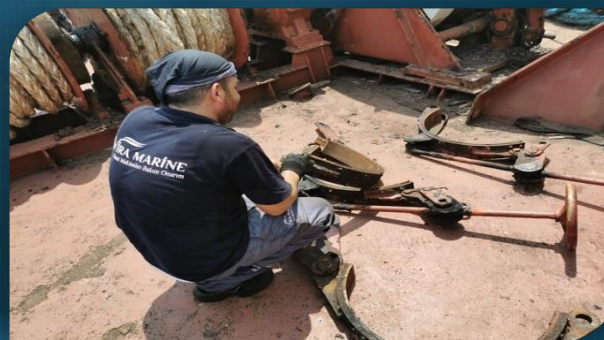

WINDLASS OVERHAUL