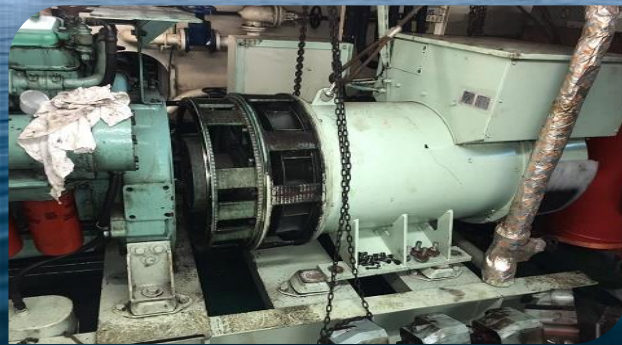

ALTERNATOR WASHING

WITH CHEMICALS & MEGER TEST

(part I)