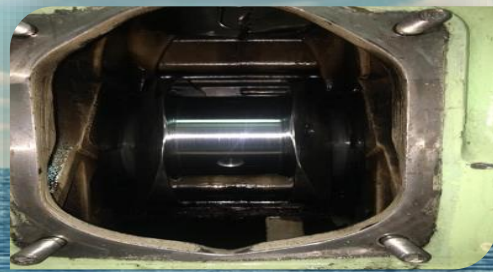

CRANKSHAFT GRINDING